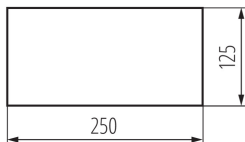

Exit sign

5905339275073

GENERAL DATA:

Width [mm]: 246

Height [mm]: 123

LOGISTIC DATA:

Packaging method: 50

Number of units in the packaging: 50

Net unit weight [g]: 8

Grammage [g]: 10

Length of a unit pack [cm]: 25

Width of a unit pack [cm]: 12.5

Height of a unit pack [cm]: 0.1

Weight of a cardboard box [kg]: 0.5

Width of a cardboard box [cm]: 14

Height of a cardboard box [cm]: 5

Length of a cardboard box [cm]: 26

Volume of a cardboard box [m³]: 0.00182