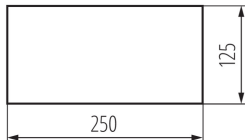

Exit sign

5905339275103

GENERAL DATA:

Width [mm]: 246

Height [mm]: 123

LOGISTIC DATA:

Packaging method: 50

Number of units in the packaging: 50

Net unit weight [g]: 8

Grammage [g]: 10

Length of a unit pack [cm]: 25

Width of a unit pack [cm]: 12.5

Height of a unit pack [cm]: 0.1

Weight of a cardboard box [kg]: 0.5

Width of a cardboard box [cm]: 14

Height of a cardboard box [cm]: 5

Length of a cardboard box [cm]: 26

Volume of a cardboard box [m³]: 0.00182