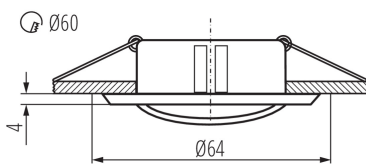

Ceiling-mounted spotlight fitting

5905339027559

Kanlux CEL is a ceiling eye made of aluminium in the colour of mat chromium. The eye cooperates with bulbs with Gx4 light bulb base.

GENERAL DATA:

Colour: chrome Satin

Necessity of using self-shielding lamps: yes

Place of assembly: Recessed mount in the ceiling

Place of application: Indoors

Minimum distance from the illuminated object: 0,5m

The product is not suitable to be covered with a heat-insulating material: yes

Height [mm]: 24

Diameter [mm]: 64

Assembly hole [mm]: Ø60

TECHNICAL DATA:

Rated voltage [V]: 12 AC; 12 DC

Maximum power [W]: max 35

Class of protection against electric shock: III

Light source: MR11

Lighting-fixture angle regulation [°]: 15

IP class: 20

LOGISTIC DATA:

Packaging method: 100

Number of units in the packaging: 100

Net unit weight [g]: 90

Grammage [g]: 114

Length of a unit pack [cm]: 7