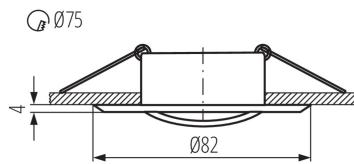

Ceiling-mounted spotlight fitting

5905339027832

Kanlux VIDI is a family of simple in their form, diverse spot-beam holders. You can compose diverse lighting sets of them, choosing from among many colours of these aluminium holders.

GENERAL DATA:

Colour: chrome matte

Necessity of using self-shielding lamps : yes

Place of assembly: Recessed mount in the ceiling

Place of application: Indoors

Minimum distance from the illuminated object : 0,5m

The product is not suitable to be installed on a normally flammable surface: >35W

The product is not suitable to be covered with a heat-insulating material: yes

Height [mm]: 22

Diameter [mm]: 82

Assembly hole [mm]: Ø75

TECHNICAL DATA:

Rated voltage [V]: 12 AC; 12 DC

Maximum power [W]: max 10

Class of protection against electric shock : III

Light source: MR16

Light source included: no

Cap: Gx5,3

Ambient temperature range to which the product can be exposed: 5÷25

Enclosure material: aluminum alloy

Connection type: Free cable ends

Wire length [m]: 0.12

Wire diameter [mm²]: 0.75

Lighting-fixture angle regulation : in one axis

Lighting-fixture angle regulation [°]: 15

IP class: 20

LOGISTIC DATA:

Unit of measurement: unit

Packaging method: 50

Number of units in the secondary packaging : 1

Number of units in the packaging: 50

Net unit weight [g]: 76

Grammage [g]: 100.2

Length of a unit pack [cm]: 8.5