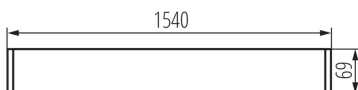

### GENERAL DATA:

**Colour:** silver

**Place of assembly:** for suspension on the ceiling

**Place of application:** Indoors

**Minimum distance from the illuminated object:** 0,5m

**Fixture lighting direction:** down