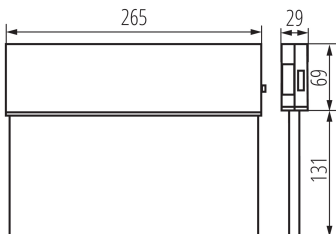

28987 ONTEC G E1E180NMATW

Emergency lighting LED

5902052563616

Emergency or anti-panic lighting is used in open space rooms to prevent panic. It allows you to reach a place where you can see the marked escape route as well as for the illumination of the escape route itself, depending on the prism used in the fixture.

GENERAL DATA:

Colour: white

Place of assembly: ceiling mounted

Place of application: Indoors

Length [mm]: 250

Width [mm]: 29

Height [mm]: 194

Integrated LED light source: yes

TECHNICAL DATA:

Rated voltage [V]: 220-240 AC

Rated frequency [Hz]: 50

Rated power [W]: 1,2

Rated power (LED) [W]: 0.9

Class of protection against electric shock: II

Lampshade material: plastic

Diode type: LED SMD

Colour temperature: cold white

Correlated colour temperature [K]: 5000

Ambient temperature range to which the product can be exposed: 10÷35

Battery (type): LiFePO₄/C

Battery (parameters): 3,2V 1,5Ah

Operating mode: emergency

Application: marking of escape routes

Fail-safe working time [h]: 3

Automatic test: yes

Enclosure material: plastic

Connection type: Self-clamping block

IP class: 20

LOGISTIC DATA:

Unit of measurement: unit

Packaging method: 1

Gross unit weight [g]: 464