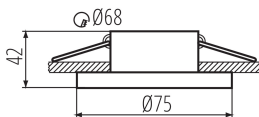

29147 SIMEN DSO W/W

Ring for spotlight fittings

5905339291479

Kanlux SIMEN DSO is a fixture which consists of two parts - ring, and body. Our range includes permanent colour sets in classic black and white, and fixtures with silver and gold elements, which will fit in with your interior, where they will become a visible decoration. You can also replace individual elements with other Kanlux SIMEN DSO fixture sets you already have.

GENERAL DATA:

Colour: white

Necessity of using self-shielding lamps : yes

Place of assembly: Recessed mount in the ceiling

Place of application: Indoors

Minimum distance from the illuminated object : 0,5m

Decorative ring without a ceramic frame: yes

The product is not suitable to be covered with a heat-insulating material: yes

Height [mm]: 42

Diameter [mm]: 75

Assembly hole [mm]: Ø68

TECHNICAL DATA:

Rated voltage [V]: 12 AC; 12 DC; 220-240 AC

Maximum power [W]: max 10

Class of protection against electric shock : II/III

Light source: MR16/PAR16

Light source included: no

Cap: Gx5,3/GU10

Ambient temperature range to which the product can be exposed: 5÷25

Enclosure material: aluminum alloy

Lighting-fixture angle regulation : none

IP class: 20

LOGISTIC DATA:

Unit of measurement: unit

Packaging method: 100

Number of units in the secondary packaging : 1

Number of units in the packaging : 100

Net unit weight [g]: 80

Grammage [g]: 107.8

Length of a unit pack [cm]: 8

Width of a unit pack [cm]: 5

Height of a unit pack [cm]: 8