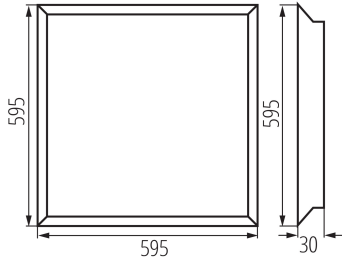

31169 BAREV ECO 36W 6060NW

Recessed-mounted LED panel

8595665311698

GENERAL DATA:

Colour: white
Place of assembly: Recessed mount in the ceiling
Place of application: Indoors
Minimum distance from the illuminated object : 0,5m
Compatible with a dimmer: no
The product is not suitable to be covered with a heat-insulating material: yes
Feeder included: yes
Length [mm]: 595
Width [mm]: 595
Height [mm]: 30
Mercury content in the lamp [mg] : 0
Integrated LED light source : yes

TECHNICAL DATA:

Rated voltage [V]: 220-240 AC
Rated frequency [Hz]: 50
Maximum power [W]: 36
Class of protection against electric shock : I
Lampshade material: plastic
Diode type: LED SMD
Luminous flux of the light fitting [lm]: 4320
Useful luminous flux of the light source Φ_{use} [lm] : 6 x 920
Useful luminous flux of the light source Φ_{use} [lm] : in sphere (360°)
Colour temperature: white
Correlated colour temperature [K]: 4000
Colour consistency in McAdam ellipses : 6
Colour rendering index: 80
Service life [h]: 25000
Number of on/off cycles: ≥ 10000
Lighting angle [°]: 110
Luminous efficiency of the lamp [lm/W]: 120
Ambient temperature range to which the product can be exposed: 5÷25
Enclosure material: steel
Connection type: Free cable ends
Wire diameter [mm²]: 0,75
IP class: 20

LOGISTIC DATA:

Unit of measurement: unit

31169 BAREV ECO 36W 6060NW

Recessed-mounted LED panel

Packaging method: 10

Number of units in the secondary packaging: 1

Number of units in the packaging: 10

Net unit weight [g]: 1020

Grammage [g]: 1173

Gross unit weight [g]: 1046

Length of a unit pack [cm]: 69.5

Width of a unit pack [cm]: 69.5

Height of a unit pack [cm]: 3

Weight of a cardboard box [kg]: 11.73

Width of a cardboard box [cm]: 37