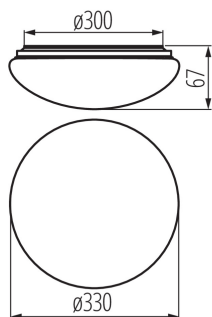

31224 CORSO LED V2 18-NW-SE

Ceiling-mounted LED light fitting