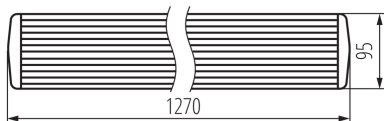

31323 DIGHT 4LED PI 236/PS

Dust-proof LED tube light fitting

8595665313234

GENERAL DATA:

Colour: grey
Place of assembly: ceiling mounted
Place of application: Indoors and outdoors
Minimum distance from the illuminated object: 0,5m
Replaceable light source: yes
Power supply of T8 LED fluorescent lamps: Unilateral
Length [mm]: 1270
Width [mm]: 95
Height [mm]: 60

TECHNICAL DATA:

Rated voltage [V]: 220-240 AC
Rated frequency [Hz]: 50
Maximum power [W]: 2 x max 36
Class of protection against electric shock: II
Lampshade material: PS
Light source: T8 LED
Light source included: no
Cap: G13
Ambient temperature range to which the product can be exposed: 5÷25
Enclosure material: plastic
Connection type: Bolt terminal block
Range of sections of wires used [mm²]: 0,5÷2,5
IP class: 65