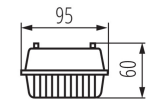

31323 DIGHT 4LED PI 236/PS

Dust-proof LED tube light fitting

8595665313234

GENERAL DATA:

Colour: grey
Place of assembly: ceiling mounted
Place of application: Indoors and outdoors
Minimum distance from the illuminated object: 0,5m
Replaceable light source: yes
Power supply of T8 LED fluorescent lamps: Unilateral
Length [mm]: 1270
Width [mm]: 95
Height [mm]: 60

TECHNICAL DATA:

Rated voltage [V]: 220-240 AC
Rated frequency [Hz]: 50
Maximum power [W]: 2 x max 36
Class of protection against electric shock: II
Lampshade material: PS
Light source: T8 LED
Light source included: no
Cap: G13
Ambient temperature range to which the product can be exposed: 5÷25
Enclosure material: plastic
Connection type: Bolt terminal block
Range of sections of wires used [mm²]: 0,5÷2,5
IP class: 65

LOGISTIC DATA:

Unit of measurement: unit
Packaging method: 12
Number of units in the secondary packaging: 1
Number of units in the packaging: 12
Net unit weight [g]: 824
Grammage [g]: 1040
Length of a unit pack [cm]: 127.5
Width of a unit pack [cm]: 10
Height of a unit pack [cm]: 5
Weight of a cardboard box [kg]: 12.48
Width of a cardboard box [cm]: 21
Height of a cardboard box [cm]: 30.5
Length of a cardboard box [cm]: 129
Volume of a cardboard box [m³]: 0.082625