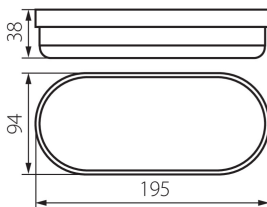

31496 TOLU C LED 12W-NW-W

Bulkhead fixture

8595665314965

GENERAL DATA:

Colour: white

Place of assembly: wall mounted, ceiling mounted

Place of application: Indoors and outdoors

Minimum distance from the illuminated object : 0,5m

Lampshade material: plastic

Diode type: LED SMD

Luminous flux of the light fitting [lm]: 1050

Colour temperature: white

Correlated colour temperature [K]: 4000

Colour consistency in McAdam ellipses : 6

Colour rendering index: 80

Connection type: Self-clamping block

Range of sections of wires used [mm²]: 0,5-2,5

IP class: 54

LOGISTIC DATA:

Unit of measurement: unit

Packaging method: 100

Number of units in the secondary packaging : 1

Number of units in the packaging: 100

Net unit weight [g]: 108

Grammage [g]: 126.6

Gross unit weight [g]: 118

Length of a unit pack [cm]: 19.5

Width of a unit pack [cm]: 9.5

Height of a unit pack [cm]: 4

31496 TOLU C LED 12W-NW-W