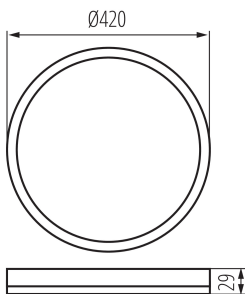

31505 AZPO LED 22W-NW-O-B

Ceiling-mounted LED light fitting

8595665315054

GENERAL DATA:

Colour: black
Place of assembly: ceiling mounted
Place of application: Indoors and outdoors
Minimum distance from the illuminated object: 0,5m
Compatible with a dimmer: no
Height [mm]: 29
Diameter [mm]: 420
Mercury content: no
Integrated LED light source: yes

TECHNICAL DATA:

Rated voltage [V]: 220-240 AC
Rated frequency [Hz]: 50
Maximum power [W]: 22
Class of protection against electric shock: II
Lampshade material: plastic
Light source: LED
Diode type: LED SMD
Luminous flux [lm]: 2000
Useful luminous flux of the light source Φ_{use} [lm]: 3190
Colour temperature: white
Correlated colour temperature [K]: 4000
Colour consistency in McAdam ellipses: 6
Colour rendering index: 80
Service life [h]: 20000
Number of on/off cycles: ≥ 15000
Lighting angle [°]: 120
Luminous efficiency of the lamp [lm/W]: 91
Ambient temperature range to which the product can be exposed: -20÷40
Enclosure material: plastic
Connection type: Bolt terminal block
Range of sections of wires used [mm²]: 0,75-1,5
IP class: 54

LOGISTIC DATA:

Unit of measurement: unit
Packaging method: 10
Number of units in the secondary packaging: 1
Number of units in the packaging: 10
Net unit weight [g]: 1076
Grammage [g]: 1410

31505 AZPO LED 22W-NW-O-B

Ceiling-mounted LED light fitting

Length of a unit pack [cm]: 43
Width of a unit pack [cm]: 3.5
Height of a unit pack [cm]: 43
Weight of a cardboard box [kg]: 14.1
Width of a cardboard box [cm]: 37
Height of a cardboard box [cm]: 45
Length of a cardboard box [cm]: 44.5
Volume of a cardboard box [m³]: 0.074093