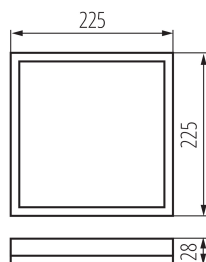

31507 AZPO LED 12,3W-NW-L-B

Ceiling-mounted LED light fitting

8595665315078

GENERAL DATA:

Colour: black
Place of assembly: ceiling mounted
Place of application: Indoors
Minimum distance from the illuminated object : 0,5m
Compatible with a dimmer : no
Length [mm]: 225
Width [mm]: 225
Height [mm]: 28
Mercury content: no
Integrated LED light source : yes

TECHNICAL DATA:

Rated voltage [V]: 220-240 AC
Rated frequency [Hz]: 50
Maximum power [W]: 12.3
Class of protection against electric shock : II
Lampshade material: plastic
Light source: LED
Diode type: LED SMD
Luminous flux [lm]: 1130
Colour temperature: white
Correlated colour temperature [K]: 4000
Colour consistency in McAdam ellipses : 6
Colour rendering index: 80
Service life [h]: 20000
Number of on/off cycles: ≥15000
Luminous efficiency of the lamp [lm/W]: 92
Ambient temperature range to which the product can be exposed: 5÷30
Enclosure material: plastic
Connection type: Bolt terminal block
Range of sections of wires used [mm²]: 1,5-2,0
IP class: 54

LOGISTIC DATA:

Unit of measurement: unit
Packaging method: 20
Number of units in the secondary packaging : 1
Number of units in the packaging : 20
Net unit weight [g]: 464
Grammage [g]: 589.5
Gross unit weight [g]: 582

31507 AZPO LED 12,3W-NW-L-B

Ceiling-mounted LED light fitting

Length of a unit pack [cm]: 23.5
Width of a unit pack [cm]: 23.5
Height of a unit pack [cm]: 3
Weight of a cardboard box [kg]: 11.79
Width of a cardboard box [cm]: 36.5
Height of a cardboard box [cm]: 26
Length of a cardboard box [cm]: 49
Volume of a cardboard box [m³]: 0.046501