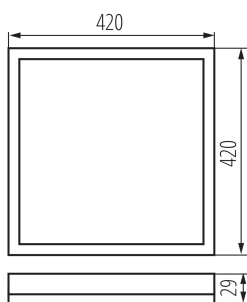

31510 AZPO LED 22W-NW-L-W

Ceiling-mounted LED light fitting

8595665315108

GENERAL DATA:

Colour: white
Place of assembly: ceiling mounted
Place of application: Indoors and outdoors
Minimum distance from the illuminated object : 0,5m
Compatible with a dimmer: no
Length [mm]: 420
Width [mm]: 420
Height [mm]: 29
Mercury content: no
Integrated LED light source : yes

TECHNICAL DATA:

Rated voltage [V]: 220-240 AC
Rated frequency [Hz]: 50
Maximum power [W]: 22
Class of protection against electric shock : II
Lampshade material: plastic
Light source: LED
Diode type: LED SMD
Luminous flux [lm]: 2350
Useful luminous flux of the light source Φ_{use} [lm] : 2 x 1600
Colour temperature: white
Correlated colour temperature [K]: 4000
Colour consistency in McAdam ellipses : 6
Colour rendering index: 80
Service life [h]: 20000
Number of on/off cycles : ≥ 15000
Lighting angle [°]: 120
Luminous efficiency of the lamp [lm/W]: 107
Ambient temperature range to which the product can be exposed: -20÷40
Enclosure material: plastic
Connection type: Bolt terminal block
Range of sections of wires used [mm²]: 0,75-1,5
IP class: 54

LOGISTIC DATA:

Unit of measurement: unit
Packaging method: 10
Number of units in the secondary packaging : 1
Number of units in the packaging: 10
Net unit weight [g]: 1354

31510 AZPO LED 22W-NW-L-W

Ceiling-mounted LED light fitting

Grammage [g]: 1630
Length of a unit pack [cm]: 43
Width of a unit pack [cm]: 3.5
Height of a unit pack [cm]: 43
Weight of a cardboard box [kg]: 16.3
Width of a cardboard box [cm]: 37
Height of a cardboard box [cm]: 45
Length of a cardboard box [cm]: 44.5
Volume of a cardboard box [m³]: 0.074093