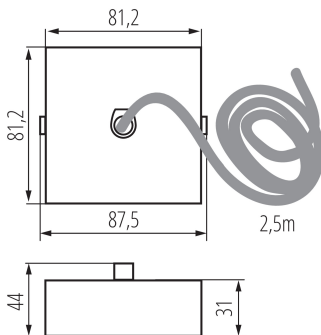

32534 ALIN CORD SQ 1F-W

Accessory for linear light fittings

5905339325341

GENERAL DATA:

Colour: white

Place of assembly: for suspension on the ceiling

Length [mm]: 81

Width [mm]: 81

Height [mm]: 31

Cable length [m]: 2.5

TECHNICAL DATA:

Material: steel

Connection type: Self-clamping block

Wire diameter [mm²]: 3 x 0,75

LOGISTIC DATA:

Unit of measurement: unit

Packaging method: 1

Number of units in the secondary packaging : 1

Number of units in the packaging : 1

Net unit weight [g]: 230

Grammage [g]: 236

Gross unit weight [g]: 236

Length of a unit pack [cm]: 12

Width of a unit pack [cm]: 12

Height of a unit pack [cm]: 8

Weight of a cardboard box [kg]: 0.236

Width of a cardboard box [cm]: 12

Height of a cardboard box [cm]: 8

Length of a cardboard box [cm]: 12

Volume of a cardboard box [m³]: 0.001152