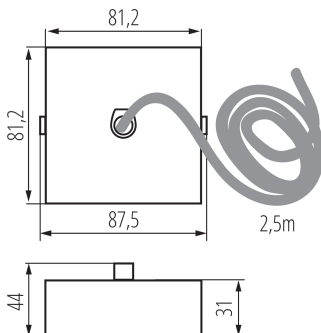

32535 ALIN CORD SQ 1F-B

Accessory for linear light fittings

5905339325358

GENERAL DATA:

Colour: black

Place of assembly: for suspension on the ceiling

Length [mm]: 81

Width [mm]: 81

Height [mm]: 31

Cable length [m]: 2.5

TECHNICAL DATA:

Material: steel

Connection type: Self-clamping block

Wire diameter [mm²]: 3 x 0,75

LOGISTIC DATA:

Unit of measurement: unit

Packaging method: 1

Number of units in the secondary packaging : 1

Number of units in the packaging : 1

Net unit weight [g]: 230

Grammage [g]: 236

Gross unit weight [g]: 236

Length of a unit pack [cm]: 12

Width of a unit pack [cm]: 12

Height of a unit pack [cm]: 8

Weight of a cardboard box [kg]: 0.236

Width of a cardboard box [cm]: 12

Height of a cardboard box [cm]: 8

Length of a cardboard box [cm]: 12

Volume of a cardboard box [m³]: 0.001152