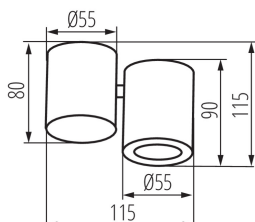

32951 BLURRO GU10 CO-W

Ceiling-mounted spotlight fitting

5905339329516

HIGH
quality
finish

DESIGN
unique

Kanlux BLURRO are spot ceiling lamps. The unusual design of these luminaires can be successfully used in many rooms in the home. Free adjustment of the light beam direction is their additional advantage. We can choose a lamp with one or two points of light. Their shape is deceptively simple, but definitely boring. Kanlux BLURRO will successfully illuminate the living room, kitchen and hall. In larger rooms, we will successfully combine several luminaires.

GENERAL DATA:

Colour: white

Place of assembly: ceiling mounted

Place of application: Indoors

Minimum distance from the illuminated object: 0,5m

The product is not suitable to be covered with a heat-insulating material: yes

TECHNICAL DATA:

Rated voltage [V]: 220-240 AC

Rated frequency [Hz]: 50

Maximum power [W]: max 10

Class of protection against electric shock: I

Light source: PAR16

Light source included: no

Cap: GU10

Ambient temperature range to which the product can be exposed: 5÷25

Enclosure material: aluminum alloy

Connection type: Bolt terminal block

Range of sections of wires used [mm²]: 0,75÷1,5

The fixture is movable vertically [°]: 60

Lighting-fixture angle regulation: in one axis

IP class: 20

LOGISTIC DATA:

Packaging method: 20

Number of units in the secondary packaging: 1

Number of units in the packaging: 20

Net unit weight [g]: 305

Grammage [g]: 371.5

Length of a unit pack [cm]: 13

Width of a unit pack [cm]: 6.5

Height of a unit pack [cm]: 12

Weight of a cardboard box [kg]: 7.43