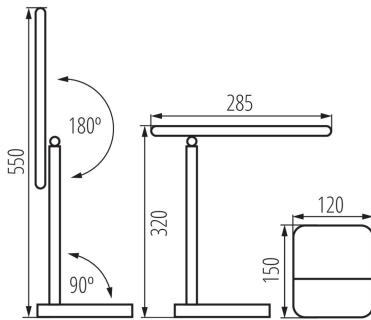

33226 EMIRES LED W

LED desk lamp

Lamp-heating time [s]: <1

Lamp-ignition time [s]: <0,5

The fixture is movable vertically [°]: 180

IP class: 20

LOGISTIC DATA:

Packaging method: 20

Number of units in the secondary packaging: 1

Number of units in the packaging: 20

Net unit weight [g]: 614

Grammage [g]: 802.5

Length of a unit pack [cm]: 13.5

Width of a unit pack [cm]: 6

Height of a unit pack [cm]: 35

Weight of a cardboard box [kg]: 16.05

Width of a cardboard box [cm]: 32.5

Height of a cardboard box [cm]: 38

Length of a cardboard box [cm]: 55.5

Volume of a cardboard box [m³]: 0.068543