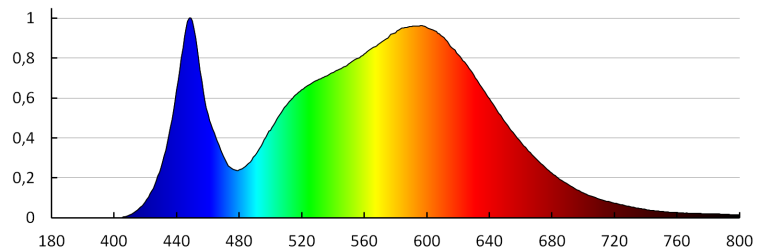

LOGISTIC DATA:

Unit of measurement: unit

Packaging method: 10

Number of units in the secondary packaging : 1

Number of units in the packaging : 10

Net unit weight [g]: 554

Grammage [g]: 760

Length of a unit pack [cm]: 26.5

Width of a unit pack [cm]: 6

Height of a unit pack [cm]: 26.5

Weight of a cardboard box [kg]: 7.6

Width of a cardboard box [cm]: 33

Height of a cardboard box [cm]: 29

Length of a cardboard box [cm] : 55

Volume of a cardboard box [m³]: 0.052635