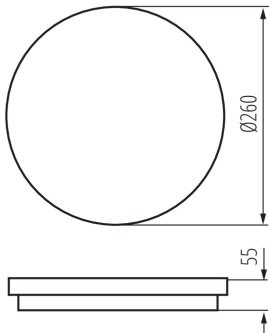

33340 BENO 24W NW-O-W

Ceiling-mounted LED light fitting