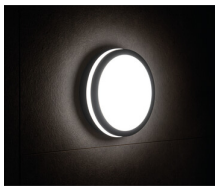

33340 BENO 24W NW-O-W

Ceiling-mounted LED light fitting

5905339333407

Kanlux BENO luminaries that's unique design and unique light effect. They were created on the basis of individual order of Kanlux, and their designs were registered by us at the patent office. Kanlux BENO LED also provides high weather resistance (IP54), quick and easy installation on the ceiling or wall, and Beno is equipped with the adjustable movement sensor (in versions -SE). Kanlux BENO LED is a multifunctional fitting, which due to its design and its technical aspects, we can apply practically anywhere.

GENERAL DATA:

Colour: white
Place of assembly: wall mounted, ceiling mounted
Place of application: Indoors and outdoors
Minimum distance from the illuminated object: 0,5m
Compatible with a dimmer: no
Height [mm]: 55
Diameter [mm]: 260
Mercury content: no
Integrated LED light source: yes

TECHNICAL DATA:

Rated voltage [V]: 220-240 AC
Rated frequency [Hz]: 50
Maximum power [W]: 24
Class of protection against electric shock: II
Lampshade material: plastic
Diode type: LED SMD
Luminous flux of the light fitting [lm]: 2060
Useful luminous flux of the light source Φ_{use} [lm]: 2900
Useful luminous flux of the light source Φ_{use} [lm]: in sphere (360°)
Colour temperature: white
Correlated colour temperature [K]: 4000
Colour consistency in McAdam ellipses: ≤ 6
Colour rendering index: 80
Service life [h]: 20000
Luminous-flux-retention factor at the end of rated service life: L70B50
Number of on/off cycles: ≥ 20000
Lighting angle [°]: 110
Luminous efficiency of the lamp [lm/W]: 86
Ambient temperature range to which the product can be exposed: -15÷35

33340 BENO 24W NW-O-W

Ceiling-mounted LED light fitting

Enclosure material: plastic

Connection type: Self-clamping block

Range of sections of wires used [mm²]: 0,5÷1,5

Lamp-heating time [s]: ≤1

Lamp-ignition time [s]: ≤0,5