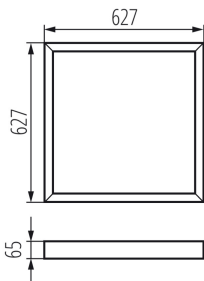

33435 ADTR-H 6262 W

Surface-mounted frame

5905339334350

Kanlux ADTR frames are intended for Kanlux BRAVO panels and allow them to be mounted also on plaster. Kanlux ADTR 6262 frames are matched to Kanlux BRAVO 6262 panels.

GENERAL DATA:

Colour: white

Place of assembly: ceiling mounted

Length [mm]: 620

Width [mm]: 620

Height [mm]: 65

TECHNICAL DATA:

Material: steel

LOGISTIC DATA:

Packaging method: 1

Number of units in the secondary packaging: 1

Number of units in the packaging: 1

Net unit weight [g]: 1420

Grammage [g]: 1810

Length of a unit pack [cm]: 65.5

Width of a unit pack [cm]: 64

Height of a unit pack [cm]: 7

Weight of a cardboard box [kg]: 1.81

Width of a cardboard box [cm]: 64

Height of a cardboard box [cm]: 7

Length of a cardboard box [cm]: 65.5

Volume of a cardboard box [m³]: 0.029344