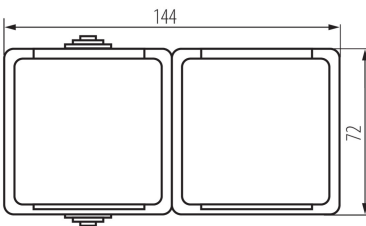

33497 TEKNO 05-1254-102 bi

Type E double power socket with contact protection

5905339334978

GENERAL DATA:

Colour: white
Place of assembly: wall mounted
Contact protection: yes
Length [mm]: 144
Height [mm]: 72
Number of sockets: 2

TECHNICAL DATA:

Rated voltage [V]: 250 AC
Rated current [A]: 16
Class of protection against electric shock: I
Material of contacts: CuZn70
Earthing type: Type E
Terminal type: Screw terminal
Plastic: ABS
IP class: 54

LOGISTIC DATA:

Packaging method: 5
Number of units in the secondary packaging: 5
Number of units in the packaging: 40
Net unit weight [g]: 188
Grammage [g]: 227
Length of a unit pack [cm]: 14.5
Width of a unit pack [cm]: 7
Height of a unit pack [cm]: 5.5
Weight of a cardboard box [kg]: 9.08
Width of a cardboard box [cm]: 31.5
Height of a cardboard box [cm]: 33.5
Length of a cardboard box [cm]: 38
Volume of a cardboard box [m³]: 0.0401