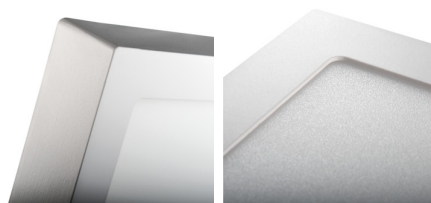

Downlight fitting

5905339335579

Kanlux KANTI V2 LED is a square façade luminaire characterised by harmonious combination of modern technology with attractive and modern looks. It is distinguished by high energy efficiency with maintained excellent light parameters. Kanlux KANTI V2 LED is perfect for lighting residential interiors and office rooms.

GENERAL DATA:

Colour: white

Place of assembly: ceiling mounted

Place of application: Indoors

Minimum distance from the illuminated object: 0,5m

Compatible with a dimmer: no

The product is not suitable to be covered with a heat-insulating material: yes

Length [mm]: 300

Width [mm]: 299

Height [mm]: 35

Integrated LED light source: yes

TECHNICAL DATA:

Rated voltage [V]: 220-240 AC

Rated frequency [Hz]: 50

Maximum power [W]: 24

Class of protection against electric shock: II

Lampshade material: plastic

Diode type: LED SMD

Luminous flux [lm]: 1679

Useful luminous flux of the light source Φ_{use} [lm]: 2800

Useful luminous flux of the light source Φ_{use} [lm]: in sphere (360°)