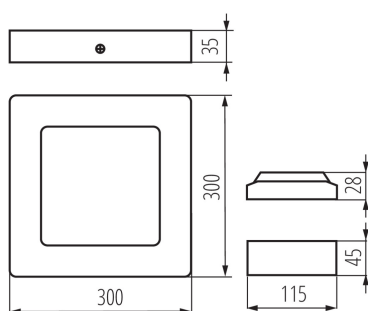

Downlight fitting

5905339335579

Kanlux KANTI V2 LED is a square façade luminaire characterised by harmonious combination of modern technology with attractive and modern looks. It is distinguished by high energy efficiency with maintained excellent light parameters. Kanlux KANTI V2 LED is perfect for lighting residential interiors and office rooms.

GENERAL DATA:

Colour: white

Place of assembly: ceiling mounted

Place of application: Indoors

Minimum distance from the illuminated object: 0,5m

Compatible with a dimmer: no

The product is not suitable to be covered with a heat-insulating material: yes

Length [mm]: 300

Width [mm]: 299

Height [mm]: 35

Integrated LED light source: yes

TECHNICAL DATA:

Rated voltage [V]: 220-240 AC

Rated frequency [Hz]: 50

Maximum power [W]: 24

Class of protection against electric shock: II

Lampshade material: plastic

Diode type: LED SMD

Luminous flux [lm]: 1679

Useful luminous flux of the light source Φ_{use} [lm]: 2800

Useful luminous flux of the light source Φ_{use} [lm]: in sphere (360°)

Colour temperature: white

Correlated colour temperature [K]: 4000

Colour consistency in McAdam ellipses: ≤ 6

Colour rendering index: 80

Service life [h]: 15000

Number of on/off cycles: ≥ 20000

Lighting angle [°]: 110

Luminous efficiency of the lamp [lm/W]: 70

Ambient temperature range to which the product can be exposed: 5÷25

Enclosure material: aluminum alloy

Connection type: Free cable ends

Wire length [m]: 0.05

Wire diameter [mm²]: 0.75