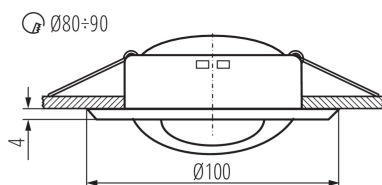

Ceiling-mounted spotlight fitting

5905339003362

Kanlux ARGUS are the most popular and at the same time the simplest eye in its form. Diversity of shapes and colours will make each fan of classics find something for themselves among them. Bulbs with Gx5.3 (12V) light bulb base match the Kanlux ARGUS eyes.

GENERAL DATA:

Colour: matt brass

Necessity of using self-shielding lamps: yes

Place of assembly: Recessed mount in the ceiling

Place of application: Indoors

Minimum distance from the illuminated object: 0,5m

The product is not suitable to be installed on a normally flammable surface: >35W

The product is not suitable to be covered with a heat-insulating material: yes

Height [mm]: 44

Diameter [mm]: 100

Assembly hole [mm]: Ø80-90

TECHNICAL DATA:

Rated voltage [V]: 12 AC; 12 DC

Maximum power [W]: max 10

Class of protection against electric shock: III

Light source: MR16

Light source included: no

Cap: Gx5,3

Ambient temperature range to which the product can be exposed: 5÷25

Enclosure material: steel

Connection type: Free cable ends

Wire length [m]: 0.12

Wire diameter [mm²]: 0.75

Lighting-fixture angle regulation: in one axis

Lighting-fixture angle regulation [°]: 45

IP class: 20

LOGISTIC DATA:

Packaging method: 50

Number of units in the secondary packaging: 1

Number of units in the packaging: 50

Net unit weight [g]: 124

Grammage [g]: 153.2

Length of a unit pack [cm]: 10.5

Width of a unit pack [cm]: 4.5