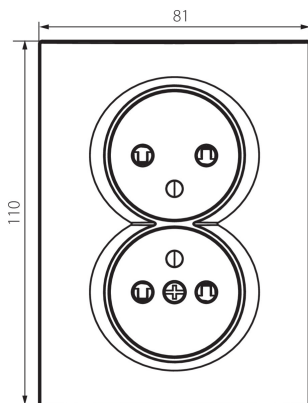

## 33614 LOGI 02-1260-142 cm

Type E double power socket, complete, with contact protection

5905339336149

Double grounded complete socket outlet. It has contact protection and does not require an additional frame.

### GENERAL DATA:

**Colour:** black matt  
**Place of assembly:** Recessed mount in the wall  
**Contact protection:** yes  
**Width [mm]:** 81  
**Height [mm]:** 110  
**Diameter of an installation box:** 68  
**Installation depth:** 25  
**Number of sockets:** 2

### TECHNICAL DATA:

**Rated voltage [V]:** 250 AC  
**Rated current [A]:** 16  
**Class of protection against electric shock:** I  
**Material of contacts:** CuZn70  
**Earthing type:** Type E  
**Terminal type:** Screw terminal  
**Plastic:** ABS  
**IP class:** 20

## **33614** LOGI 02-1260-142 cm

---

Type E double power socket, complete, with contact protection

**Volume of a cardboard box [m<sup>3</sup>]: 0.06825**