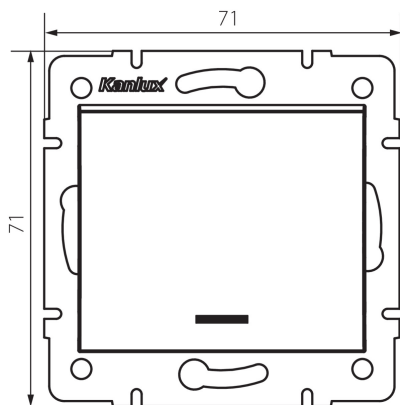

33622 LOGI 02-1110-142 cm

Single-pole LED switch

5905339336224

A single-pole light switch is used to control the circuit of one lamp or a group of lamps from one place. The switch has LED backlight.

GENERAL DATA:

Colour: black matt
Place of assembly: Recessed mount in the wall
Highlighting: yes
Width [mm]: 71
Height [mm]: 71
Diameter of an installation box: 60
Installation depth: 25

TECHNICAL DATA:

Rated voltage [V]: 250 AC
Material of contacts: CuZn70
Terminal type: Screw terminal
Plastic: ABS
Number of levers: 1
Rated current [AX]: 10
IP class: 20

LOGISTIC DATA:

Packaging method: 10
Number of units in the secondary packaging: 10
Number of units in the packaging: 120
Net unit weight [g]: 70
Grammage [g]: 82.58
Length of a unit pack [cm]: 70
Width of a unit pack [cm]: 4
Height of a unit pack [cm]: 14
Weight of a cardboard box [kg]: 9.9096
Width of a cardboard box [cm]: 25.5
Height of a cardboard box [cm]: 32
Length of a cardboard box [cm]: 44
Volume of a cardboard box [m³]: 0.035904

33622 LOGI 02-1110-142 cm

Single-pole LED switch