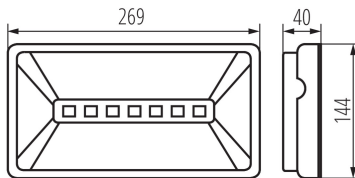

33819 ONTEC S M2102MATWCLD

Emergency lighting LED

5902052529261

Emergency or anti-panic lighting is used in open space rooms to prevent panic. It allows you to reach a place where you can see the marked escape route as well as for the illumination of the escape route itself, depending on the prism used in the fixture.

GENERAL DATA:

Colour: white

Place of assembly: wall mounted, ceiling mounted

Place of application: Indoors and outdoors

Integrated LED light source: yes

TECHNICAL DATA:

Rated voltage [V]: 220-240 AC

Rated frequency [Hz]: 50

Rated power [W]: 6.5

Rated power (LED) [W]: 4.7

Class of protection against electric shock: II

Lampshade material: plastic

Diode type: LED SMD

Luminous flux [lm]: 241

Luminous flux [lm] (emergency-lighting module): 241

Colour temperature: cold white

Correlated colour temperature [K]: 5000

Ambient temperature range to which the product can be exposed: -15÷40

Battery (type): LiFePO4/C

Battery (parameters): 6,4V 1,5Ah

Operating mode: emergency and network

Application: anti-panic lighting

Fail-safe working time [h]: 1

Automatic test: yes

Enclosure material: plastic

Connection type: Self-clamping block

IP class: 65

LOGISTIC DATA:

Unit of measurement: unit

Packaging method: 1

Number of units in the secondary packaging: 1

Number of units in the packaging: 1

Net unit weight [g]: 582

Grammage [g]: 582

Length of a unit pack [cm]: 27.5