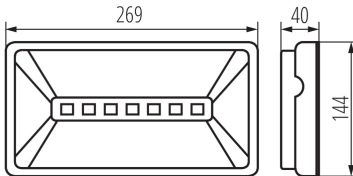

33841 ONTEC S M5305MATW

Emergency lighting LED

5902052529582

Emergency or anti-panic lighting is used in open space rooms to prevent panic. It allows you to reach a place where you can see the marked escape route as well as for the illumination of the escape route itself, depending on the prism used in the fixture.

GENERAL DATA:

Colour: white

Place of assembly: wall mounted, ceiling mounted

Place of application: Indoors

Integrated LED light source: yes

TECHNICAL DATA:

Rated voltage [V]: 220-240 AC

Rated frequency [Hz]: 50

Rated power [W]: 6,8

Rated power (LED) [W]: 4.5

Class of protection against electric shock: II

Lampshade material: plastic

Diode type: LED SMD

Luminous flux [lm]: 576

Luminous flux [lm] (emergency-lighting module): 576

Colour temperature: cold white

Correlated colour temperature [K]: 5000

Ambient temperature range to which the product can be exposed: 10÷40

Battery (type): LiFePO4/C

Battery (parameters): 6.4V

Operating mode: emergency and network

Application: anti-panic lighting

Fail-safe working time [h]: 3

Automatic test: yes

Enclosure material: plastic

Connection type: Self-clamping block

IP class: 65

LOGISTIC DATA:

Unit of measurement: unit

Packaging method: 1

Number of units in the secondary packaging: 1

Number of units in the packaging: 1