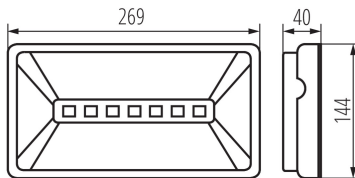

33846 ONTEC S W2105MATWCLD

Emergency lighting LED

5902052529445

Emergency or anti-panic lighting is used in open space rooms to prevent panic. It allows you to reach a place where you can see the marked escape route as well as for the illumination of the escape route itself, depending on the prism used in the fixture.

GENERAL DATA:

Colour: white

Place of assembly: wall mounted, ceiling mounted

TECHNICAL DATA:

Rated voltage [V]: 220-240 AC

Rated frequency [Hz]: 50

Rated power [W]: 6,8

Rated power (LED) [W]: 4.5

Class of protection against electric shock: II

Lampshade material: plastic

Diode type: LED SMD

Luminous flux [lm]: 388

Luminous flux [lm] (emergency-lighting module): 388

Colour temperature: cold white

Correlated colour temperature [K]: 5000

Battery (type): LiFePO4/C

Battery (parameters): 6.4V

Operating mode: emergency and network

Application: lighting of fire exits and firefighting equipment

Fail-safe working time [h]: 1

Automatic test: yes

Enclosure material: plastic

Connection type: Self-clamping block

IP class: 65

LOGISTIC DATA:

Unit of measurement: unit

Packaging method: 1

Number of units in the secondary packaging: 1

Number of units in the packaging: 1