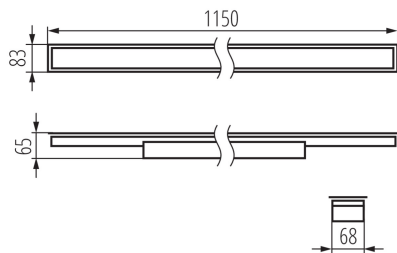

Linear LED luminaire

5905339340122

GENERAL DATA:

Colour: white

Place of assembly: Recessed mount in the ceiling

Place of application: Indoors

Minimum distance from the illuminated object: 0,5m

Compatible with a dimmer: no

Fixture lighting direction: down

Length [mm]: 1150

Width [mm]: 83

Height [mm]: 65

Integrated LED light source: yes

Version for connection in line [initial element] LF: 34581 (PT)

Version for connection in line [central element] LM: 34725 (PT)

Ambient temperature range to which the product can be exposed: 5÷25

Shade type: microprismatic

Enclosure material: steel

Connection type: Self-clamping block

Range of sections of wires used [mm²]: 1,5÷2,5

Lamp-heating time [s]: ≤ 1

Lamp-ignition time [s]: $\leq 0,5$

34012 AL-ML-NW-MPR-W-PT

Linear LED luminaire

IP class: 20

LOGISTIC DATA:

Unit of measurement: unit

Packaging method: 1