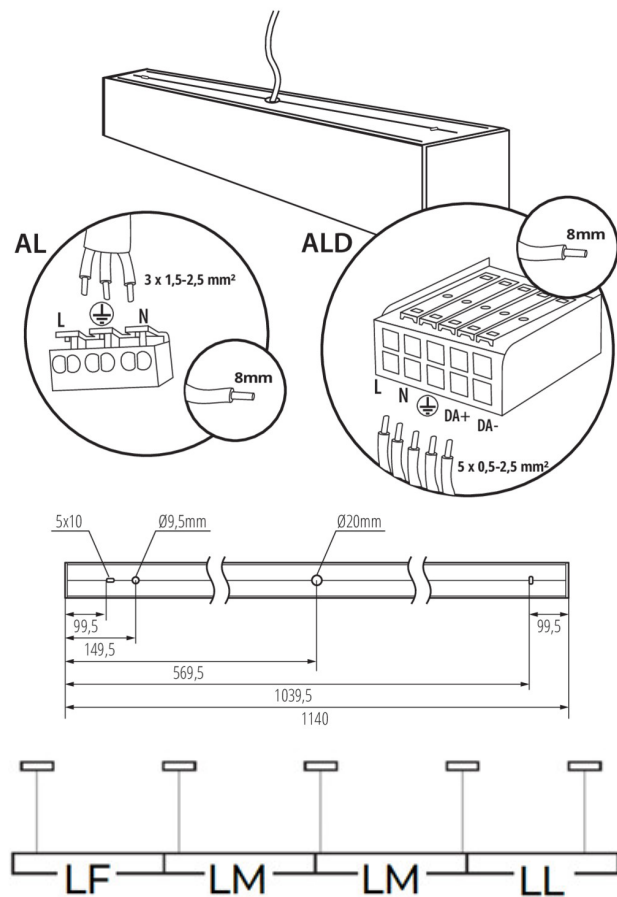

## 34055 AL-MM-WW-RST-B-NT

Linear LED luminaire

**Grammage [g]:** 2400

**Length of a unit pack [cm]:** 136

**Width of a unit pack [cm]:** 11

**Height of a unit pack [cm]:** 7

**Weight of a cardboard box [kg]:** 2.4