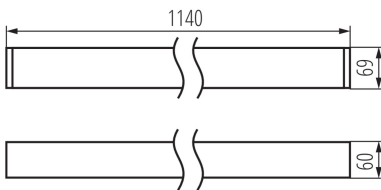

### GENERAL DATA:

**Colour:** black

**Place of assembly:** ceiling mounted

**Place of application:** Indoors

**Minimum distance from the illuminated object:** 0,5m

**Compatible with a dimmer:** no

**Fixture lighting direction:** down

**Length [mm]:** 1140

**Width [mm]:** 60

**Height [mm]:** 69

**Integrated LED light source:** yes

**Explanation of markings and signs used:** (NT) - ceiling mounted, (Z) - for suspension on the ceiling