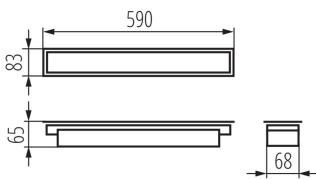

34204 ALD-SL-NW-MPR-B-PT

Linear LED luminaire

5905339342041

GENERAL DATA:

Colour: black

Place of assembly: Recessed mount in the ceiling

Place of application: Indoors

Minimum distance from the illuminated object: 0,5m

Compatible with a dimmer: DALI

Fixture lighting direction: down

Length [mm]: 590

Width [mm]: 83

Height [mm]: 65

Integrated LED light source: yes

TECHNICAL DATA:

Rated voltage [V]: 220-240 AC

Luminous efficiency of the lamp [lm/W]: 120

Ambient temperature range to which the product can be exposed: 5÷25

Shade type: microprismatic

Enclosure material: steel

Connection type: Self-clamping block

Range of sections of wires used [mm²]: 0,5÷2,5

Width of a cardboard box [cm] : 11

Height of a cardboard box [cm] : 7

Length of a cardboard box [cm] : 75

Volume of a cardboard box [m³] : 0.005775

ADDITIONAL INFORMATION:

- 5 years Warranty under the terms of the warranty statement, available on our website