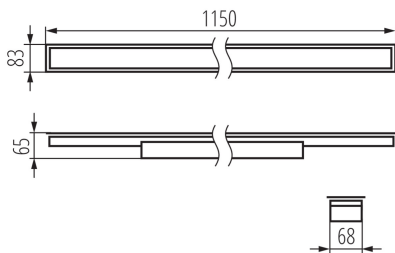

### GENERAL DATA:

**Colour:** white  
**Place of assembly:** Recessed mount in the ceiling  
**Place of application:** Indoors  
**Minimum distance from the illuminated object:** 0,5m  
**Compatible with a dimmer:** DALI  
**Fixture lighting direction:** down  
**Length [mm]:** 1150  
**Width [mm]:** 83  
**Height [mm]:** 65  
**Integrated LED light source:** yes

### TECHNICAL DATA:

**Rated voltage [V]:** 220-240 AC  
**Rated frequency [Hz]:** 50  
**Maximum power [W]:** 40  
**Class of protection against electric shock:** I  
**Lampshade material:** plastic  
**Diode type:** LED SMD  
**Luminous flux [lm]:** 5050  
**Colour temperature:** white  
**Correlated colour temperature [K]:** 4000  
**Colour consistency in McAdam ellipses:** ≤3  
**Colour rendering index:** 80  
**Service life [h]:** 50000  
**Luminous-flux-retention factor at the end of rated service life:** L90B10  
**Number of on/off cycles:** ≥30000  
**Lighting angle [°]:** X85/Y95  
**Luminous efficiency of the lamp [lm/W]:** 126  
**Ambient temperature range to which the product can be exposed:** 5÷25  
**Shade type:** matt  
**Enclosure material:** steel  
**Connection type:** Self-clamping block  
**Range of sections of wires used [mm²]:** 0,5÷2,5  
**Lamp-heating time [s]:** ≤1  
**Lamp-ignition time [s]:** ≤0,5  
**IP class:** 20

### LOGISTIC DATA:

**Unit of measurement:** unit  
**Packaging method:** 1

Linear LED luminaire

**Number of units in the secondary packaging :** 1

**Number of units in the packaging :** 1

**Net unit weight [g] :** 1630