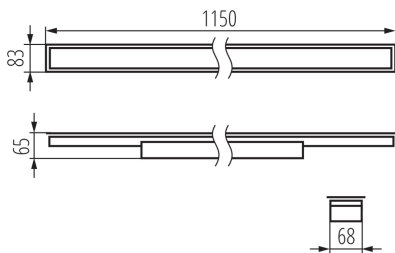

Linear LED luminaire

5905339342720

GENERAL DATA:

Colour: black

Place of assembly: Recessed mount in the ceiling

Place of application: Indoors

Minimum distance from the illuminated object: 0,5m

Compatible with a dimmer: DALI

Fixture lighting direction: down

Length [mm]: 1150

Width [mm]: 83

Height [mm]: 65

Integrated LED light source: yes

Version for connection in line [initial element] LF: 34600 (PT)

Version for connection in line [central element] LM: 34744 (PT)

Ambient temperature range to which the product can be exposed: 5÷25

Shade type: matt

Enclosure material: steel

Connection type: Self-clamping block

Range of sections of wires used [mm²]: 0,5÷2,5

Lamp-heating time [s]: ≤ 1

Lamp-ignition time [s]: $\leq 0,5$

Linear LED luminaire

IP class: 20

LOGISTIC DATA:

Unit of measurement: unit

Packaging method: 1

Number of units in the secondary packaging : 1

Number of units in the packaging: 1