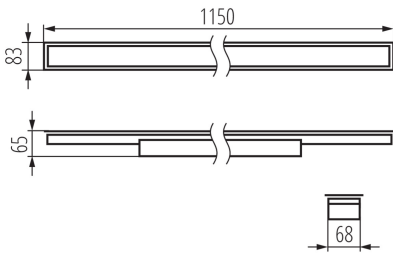

Linear LED luminaire

5905339342768

DALI
system

GENERAL DATA:

Colour: black

Place of assembly: Recessed mount in the ceiling

Place of application: Indoors

Minimum distance from the illuminated object: 0,5m

Compatible with a dimmer: DALI

Fixture lighting direction: down

Length [mm]: 1150

Width [mm]: 83

Height [mm]: 65

Integrated LED light source: yes

Version for connection in line [initial element] LF: 34603 (PT)

Version for connection in line [central element] LM: 34747 (PT)

Version for connection in line [final element] LL: 34891 (PT)

Explanation of markings and signs used: (PT) - do wbudowania w sufit

TECHNICAL DATA:

Connection type: Self-clamping block

Range of sections of wires used [mm²]: 0,5÷2,5

Lamp-heating time [s]: ≤ 1

Lamp-ignition time [s]: $\leq 0,5$

Linear LED luminaire

IP class: 20

LOGISTIC DATA:

Unit of measurement: unit