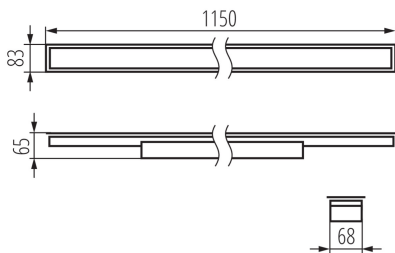

Compatible with a dimmer: DALI

Fixture lighting direction: down

Length [mm]: 1150

Width [mm]: 83

Height [mm]: 65

Integrated LED light source: yes

Version for connection in line [initial element] LF: 34607 (PT)

Number of on/off cycles: ≥ 30000

Lighting angle [°]: X85/Y95

Luminous efficiency of the lamp [lm/W]: 119

Ambient temperature range to which the product can be exposed: 5÷25

Shade type: matt

Enclosure material: steel

Connection type: Self-clamping block

Range of sections of wires used [mm²]: 0,5÷2,5

Lamp-heating time [s]: ≤ 1

Lamp-ignition time [s]: $\leq 0,5$

Linear LED luminaire

IP class: 20

LOGISTIC DATA:

Unit of measurement: unit