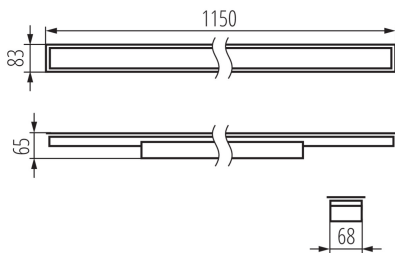

Compatible with a dimmer: DALI

Fixture lighting direction: down

Length [mm]: 1150

Width [mm]: 83

Height [mm]: 65

Integrated LED light source: yes

Version for connection in line [initial element] LF: 34618 (PT)

Number of on/off cycles: ≥ 30000

Lighting angle [°]: X85/Y95

Luminous efficiency of the lamp [lm/W]: 119

Ambient temperature range to which the product can be exposed: 5÷25

Shade type: matt

Enclosure material: steel

Connection type: Self-clamping block

Range of sections of wires used [mm²]: 0,5÷2,5

Lamp-heating time [s]: ≤ 1

Lamp-ignition time [s]: $\leq 0,5$

Linear LED luminaire

IP class: 20

LOGISTIC DATA:

Unit of measurement: unit