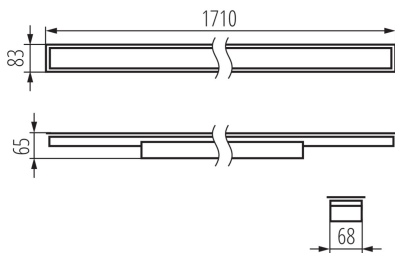

### GENERAL DATA:

**Colour:** white

**Place of assembly:** Recessed mount in the ceiling

**Place of application:** Indoors

**Minimum distance from the illuminated object:** 0,5m

**Compatible with a dimmer:** DALI

**Fixture lighting direction:** down

**Length [mm]:** 1710

**Width [mm]:** 83

**Height [mm]:** 65

**Integrated LED light source:** yes

**Shade type:** matt

**Enclosure material:** steel

**Connection type:** Self-clamping block

**Range of sections of wires used [mm²]:** 0,5÷2,5

**Lamp-heating time [s]:** ≤1

**Lamp-ignition time [s]:** ≤0,5

### LOGISTIC DATA:

**Unit of measurement:** unit

**Packaging method:** 1

Linear LED luminaire

**Number of units in the secondary packaging :** 1

**Number of units in the packaging :** 1

**Net unit weight [g] :** 2570