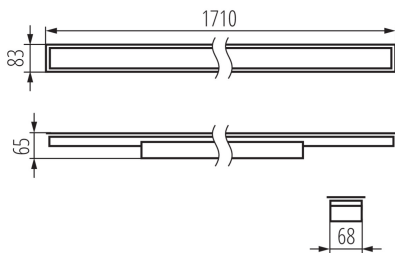

34375 ALD-LH-WW-MPR-W-PT

Linear LED luminaire

5905339343758

GENERAL DATA:

Colour: white
Place of assembly: Recessed mount in the ceiling
Place of application: Indoors
Minimum distance from the illuminated object: 0,5m
Compatible with a dimmer: DALI
Fixture lighting direction: down
Length [mm]: 1710
Width [mm]: 83
Height [mm]: 65
Integrated LED light source: yes

TECHNICAL DATA:

Rated voltage [V]: 220-240 AC
Rated frequency [Hz]: 50
Maximum power [W]: 52
Class of protection against electric shock: I
Lampshade material: plastic
Diode type: LED SMD
Luminous flux [lm]: 5150
Colour temperature: Warm white
Correlated colour temperature [K]: 3000
Colour consistency in McAdam ellipses: ≤3
Colour rendering index: 80
Service life [h]: 50000
Luminous-flux-retention factor at the end of rated service life: L90B10
Number of on/off cycles: ≥30000
Lighting angle [°]: X75/Y90
Luminous efficiency of the lamp [lm/W]: 99
Ambient temperature range to which the product can be exposed: 5÷25
Shade type: microprismatic
Enclosure material: steel
Connection type: Self-clamping block
Range of sections of wires used [mm²]: 0,5÷2,5
Lamp-heating time [s]: ≤1
Lamp-ignition time [s]: ≤0,5
IP class: 20

LOGISTIC DATA:

Unit of measurement: unit
Packaging method: 1

Linear LED luminaire

Number of units in the secondary packaging : 1

Number of units in the packaging : 1

Net unit weight [g] : 2570

Grammage [g] : 3010

Length of a unit pack [cm] : 182

Width of a unit pack [cm] : 11

Height of a unit pack [cm] : 7

Weight of a cardboard box [kg] : 3.01

Width of a cardboard box [cm] : 11

Height of a cardboard box [cm] : 7

Length of a cardboard box [cm] : 182