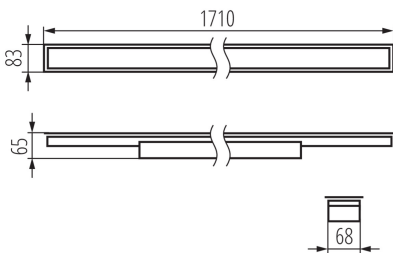

34395 ALD-LH-WW-MAT-S-PT

Linear LED luminaire

5905339343956

GENERAL DATA:

Colour: silver

Place of assembly: Recessed mount in the ceiling

Place of application: Indoors

Minimum distance from the illuminated object: 0,5m

Compatible with a dimmer: DALI

Fixture lighting direction: down

Length [mm]: 1710

Width [mm]: 83

Height [mm]: 65

Integrated LED light source: yes

TECHNICAL DATA:

Rated voltage [V]: 220-240 AC

Luminous efficiency of the lamp [lm/W]: 108

Ambient temperature range to which the product can be exposed: 5÷25

Shade type: matt

Enclosure material: steel

Connection type: Self-clamping block

Range of sections of wires used [mm²]: 0,5÷2,5

Lamp-heating time [s]: ≤1

Lamp-ignition time [s]: ≤0,5

IP class: 20

LOGISTIC DATA:

Unit of measurement: unit

Packaging method: 1

Linear LED luminaire

Number of units in the secondary packaging : 1