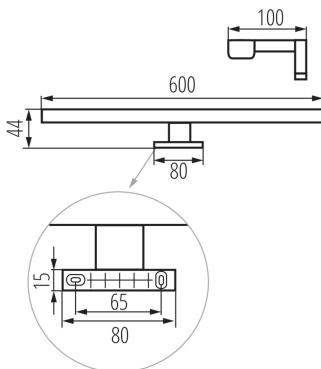

Linear LED furniture light

5905339349354

IP
44

Kanlux ASTIM is a bathroom luminaire with increased tightness (IP44). These luminaires are mounted to a mirror frame or cabinet. With three versatile colours, you can match them to bathrooms with traditional or modern decor.

GENERAL DATA:

Colour: chrome

Place of assembly: surface mounted

Place of application: Indoors

Minimum distance from the illuminated object: 0,1m

Compatible with a dimmer: no

Fixture lighting direction: down

Length [mm]: 600

Width [mm]: 100

Height [mm]: 44

Mercury content: no

Integrated LED light source: yes

TECHNICAL DATA:

Rated voltage [V]: 220-240 AC

Rated frequency [Hz]: 50

Maximum power [W]: 12

Class of protection against electric shock: II

Lampshade material: plastic

Diode type: LED SMD

Luminous flux [lm]: 1010

Useful luminous flux of the light source Φ_{use} [lm]: 1450

Colour temperature: white

Correlated colour temperature [K]: 4000

Colour consistency in McAdam ellipses: ≤ 6

Colour rendering index: 80

Service life [h]: 25000

Number of on/off cycles: ≥ 15000

Lighting angle [°]: X120/Y105

Luminous efficiency of the lamp [lm/W]: 84

Ambient temperature range to which the product can be exposed: 5÷30

Enclosure material: aluminum alloy

Connection type: Bolt terminal block

Range of sections of wires used [mm²]: 0,75÷1,5

Lamp-heating time [s]: ≤ 1

Lamp-ignition time [s]: $\leq 0,5$

IP class: 44