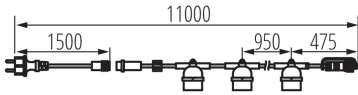

String lights

Height of a cardboard box [cm]: 16.5

Length of a cardboard box [cm] : 57

Volume of a cardboard box [m³]: 0.048906

ADDITIONAL INFORMATION:

- Connection type: Cable terminated with a plug
- Wire type: H07RN-F

ACCESSORIES:

26046 ST45 LED 0,5W E27-NW A light source dedicated to Kanlux GRL string lights, (26046)

26045 ST45 LED 0,5W E27-WW A light source dedicated to Kanlux GRL string lights, (26045)