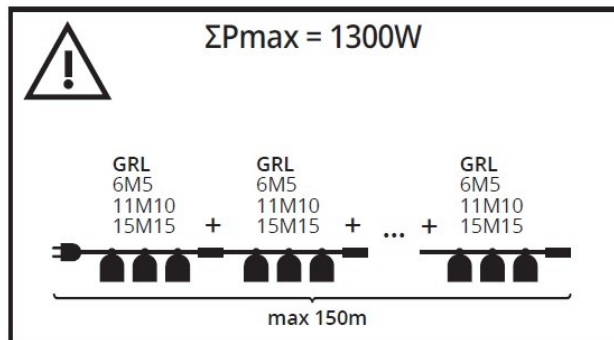

String lights

Height of a cardboard box [cm]: 16.5

Length of a cardboard box [cm] : 57

Volume of a cardboard box [m³]: 0.048906

ADDITIONAL INFORMATION:

- Connection type: Cable terminated with a plug
- Wire type: H07RN-F

ACCESSORIES:

26046 ST45 LED 0,5W E27-NW A light source dedicated to Kanlux GRL string lights, (26046)

26045 ST45 LED 0,5W E27-WW A light source dedicated to Kanlux GRL string lights, (26045)