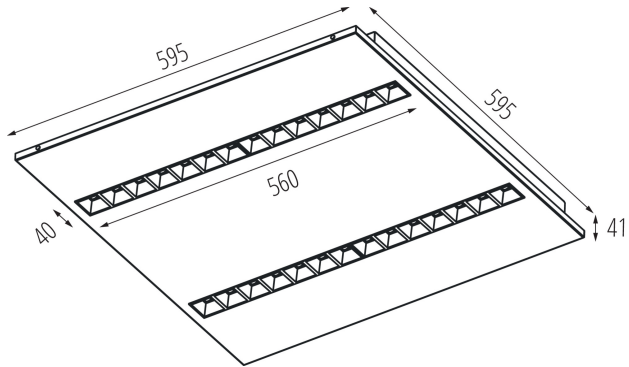

Range of sections of wires used [mm²]: 1,5÷2,5

Lamp-heating time [s]: ≤ 1

Lamp-ignition time [s]: $\leq 0,5$

Rodzaj soczewki [°]: 50

IP class: 20

UGR: ≤ 16

35824 OS-H5D-WW-RST-W-P1

Recessed - Mounted LED Office Fixture