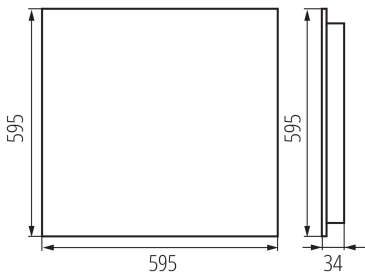

35824 OS-H5D-WW-RST-W-P1

Recessed - Mounted LED Office Fixture

5905339358240

GENERAL DATA:

Colour: white

Place of assembly: Recessed mount in the ceiling

Place of application: Indoors

Minimum distance from the illuminated object : 0,5m

Compatible with a dimmer: no

The product is not suitable to be covered with a heat-insulating material: yes

Length [mm]: 595

Width [mm]: 595

Height [mm]: 34

Integrated LED light source : yes

TECHNICAL DATA: