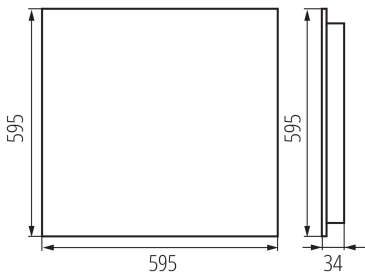

35844 OS-S8D-WW-RST-W-P1

Recessed - Mounted LED Office Fixture

5905339358448

GENERAL DATA:

Colour: white

Place of assembly: Recessed mount in the ceiling

Place of application: Indoors

Minimum distance from the illuminated object : 0,5m

Compatible with a dimmer: no

The product is not suitable to be covered with a heat-insulating material: yes

Length [mm]: 595

Width [mm]: 595

Height [mm]: 34

Integrated LED light source : yes

TECHNICAL DATA: