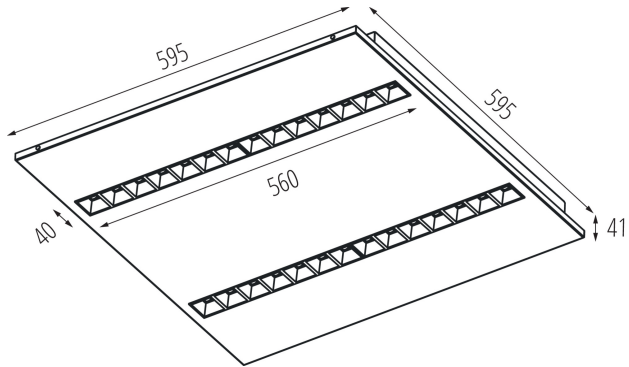

Range of sections of wires used [mm²]: 1,5÷2,5

Lamp-heating time [s]: ≤ 1

Lamp-ignition time [s]: $\leq 0,5$

Rodzaj soczewki [°]: 80

IP class: 20

UGR: ≤ 14

35844 OS-S8D-WW-RST-W-P1

Recessed - Mounted LED Office Fixture