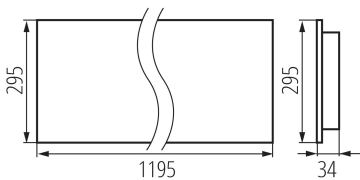

Compatible with a dimmer: no

The product is not suitable to be covered with a heat-insulating material: yes

Length [mm]: 1195

Width [mm]: 295

Height [mm]: 34

Integrated LED light source: yes

TECHNICAL DATA:

Range of sections of wires used [mm²]: 1,5÷2,5

Lamp-heating time [s]: ≤ 1

Lamp-ignition time [s]: $\leq 0,5$

Rodzaj soczewki [°]: 80

IP class: 20

LOGISTIC DATA:

Unit of measurement: unit

35845 OS-S8D-WW-RST-W-P3