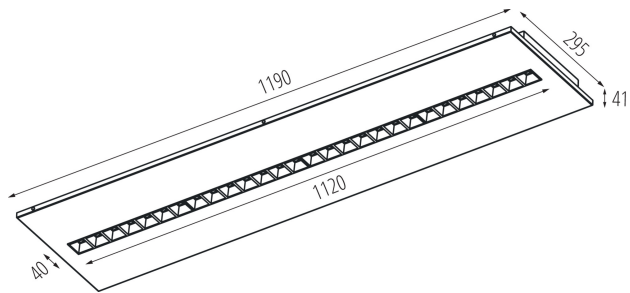

35845 OS-S8D-WW-RST-W-P3

Recessed - Mounted LED Office Fixture