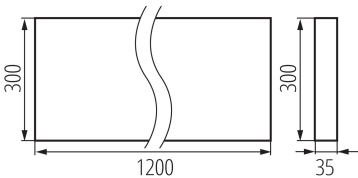

35847 OS-L8D-WW-RST-W-N3

Surface-mounted LED office fixture

5905339358479

GENERAL DATA:

Colour: white

Place of assembly: ceiling mounted

Place of application: Indoors

Minimum distance from the illuminated object : 0,5m

Compatible with a dimmer: no

The product is not suitable to be covered with a heat-insulating material: yes

Length [mm]: 1200

Width [mm]: 300

Height [mm]: 35

Integrated LED light source : yes

TECHNICAL DATA:

Range of sections of wires used [mm²]: $1,5 \div 2,5$

Lamp-heating time [s]: ≤ 1

Lamp-ignition time [s]: $\leq 0,5$

Rodzaj soczewki [°]: 80

IP class: 20

LOGISTIC DATA:

Unit of measurement: unit

35847 OS-L8D-WW-RST-W-N3