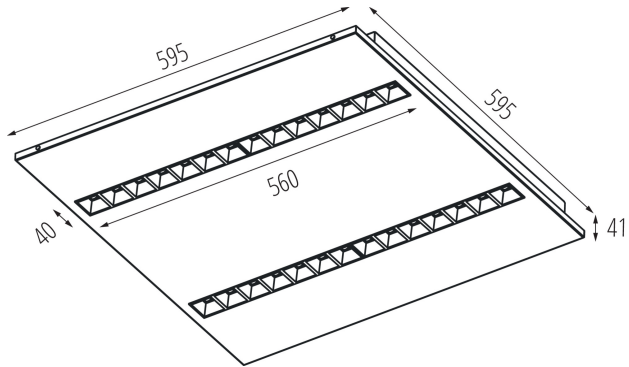

35848 OS-L8D-WW-RST-W-P1

Recessed - Mounted LED Office Fixture