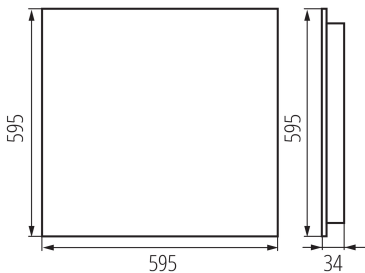

### GENERAL DATA:

**Colour:** white

**Place of assembly:** Recessed mount in the ceiling

**Place of application:** Indoors

**Minimum distance from the illuminated object :** 0,5m

**Compatible with a dimmer:** no

**The product is not suitable to be covered with a heat-insulating material:** yes

**Length [mm]:** 595

**Width [mm]:** 595

**Height [mm]:** 34

**Integrated LED light source :** yes