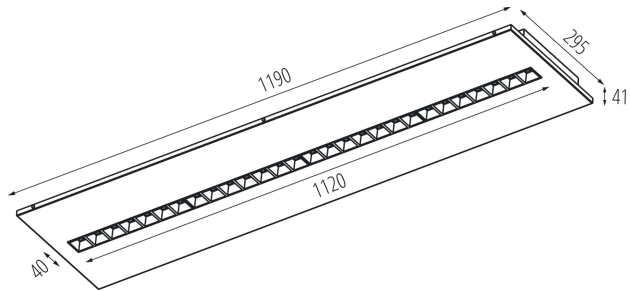

35849 OS-L8D-WW-RST-W-P3

Recessed - Mounted LED Office Fixture