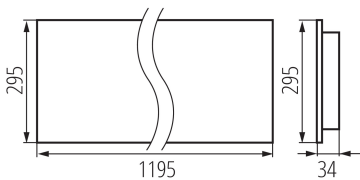

Compatible with a dimmer: no

The product is not suitable to be covered with a heat-insulating material: yes

Length [mm]: 1195

Width [mm]: 295

Height [mm]: 34

Integrated LED light source: yes

TECHNICAL DATA:

Range of sections of wires used [mm²]: 1,5÷2,5

Lamp-heating time [s]: ≤ 1

Lamp-ignition time [s]: $\leq 0,5$

Rodzaj soczewki [°]: 80

IP class: 20

LOGISTIC DATA:

Unit of measurement: unit

35849 OS-L8D-WW-RST-W-P3