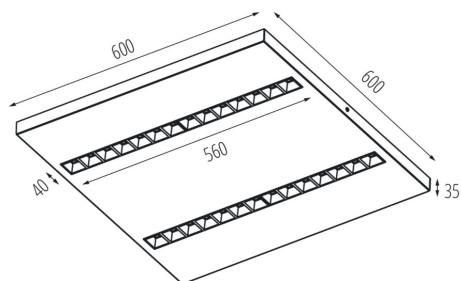

Surface-mounted LED office fixture