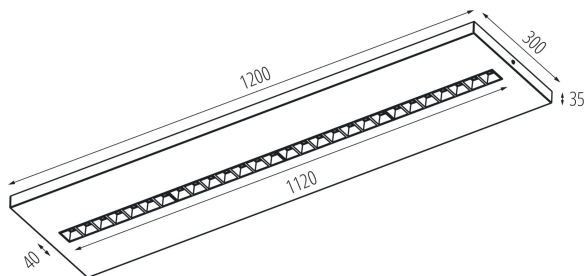

35851 OS-M8D-WW-RST-W-N3

Surface-mounted LED office fixture