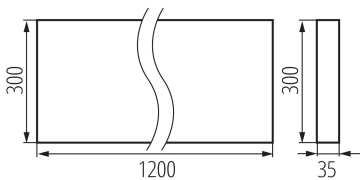

Surface-mounted LED office fixture

5905339358516

GENERAL DATA:

Colour: white

Place of assembly: ceiling mounted

Place of application: Indoors

Minimum distance from the illuminated object : 0,5m

Compatible with a dimmer: no

The product is not suitable to be covered with a heat-insulating material: yes

Length [mm]: 1200

Width [mm]: 300

Height [mm]: 35

Integrated LED light source : yes

TECHNICAL DATA:

Rated voltage [V]: 220-240 AC

Rated frequency [Hz]: 50

Maximum power [W]: 39W

Class of protection against electric shock : I

Lampshade material: plastic

Diode type: LED SMD

Luminous flux of the light fitting [lm]: 5400

Colour temperature: Warm white

Range of sections of wires used [mm²]: $1,5 \div 2,5$

Lamp-heating time [s]: ≤ 1

Lamp-ignition time [s]: $\leq 0,5$

Rodzaj soczewki [°]: 80

IP class: 20

LOGISTIC DATA:

Unit of measurement: unit

35851 OS-M8D-WW-RST-W-N3