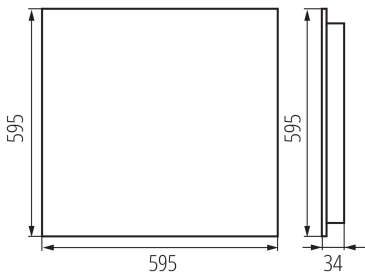

35852 OS-M8D-WW-RST-W-P1

Recessed - Mounted LED Office Fixture

5905339358523

GENERAL DATA:

Colour: white

Place of assembly: Recessed mount in the ceiling

Place of application: Indoors

Minimum distance from the illuminated object : 0,5m

Compatible with a dimmer: no

The product is not suitable to be covered with a heat-insulating material: yes

Length [mm]: 595

Width [mm]: 595

Height [mm]: 34

Integrated LED light source : yes

TECHNICAL DATA: