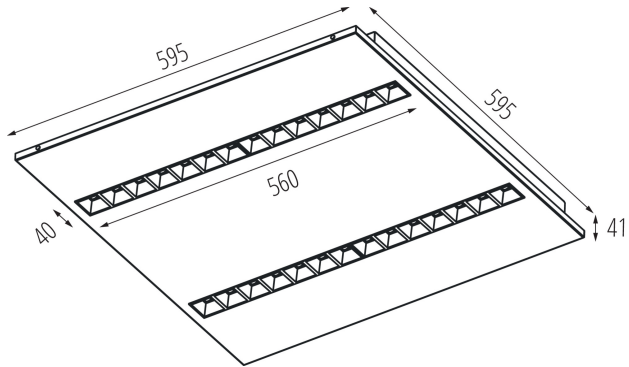

Range of sections of wires used [mm²]: 1,5÷2,5

Lamp-heating time [s]: ≤ 1

Lamp-ignition time [s]: $\leq 0,5$

Rodzaj soczewki [°]: 80

IP class: 20

UGR: ≤ 16

35852 OS-M8D-WW-RST-W-P1

Recessed - Mounted LED Office Fixture